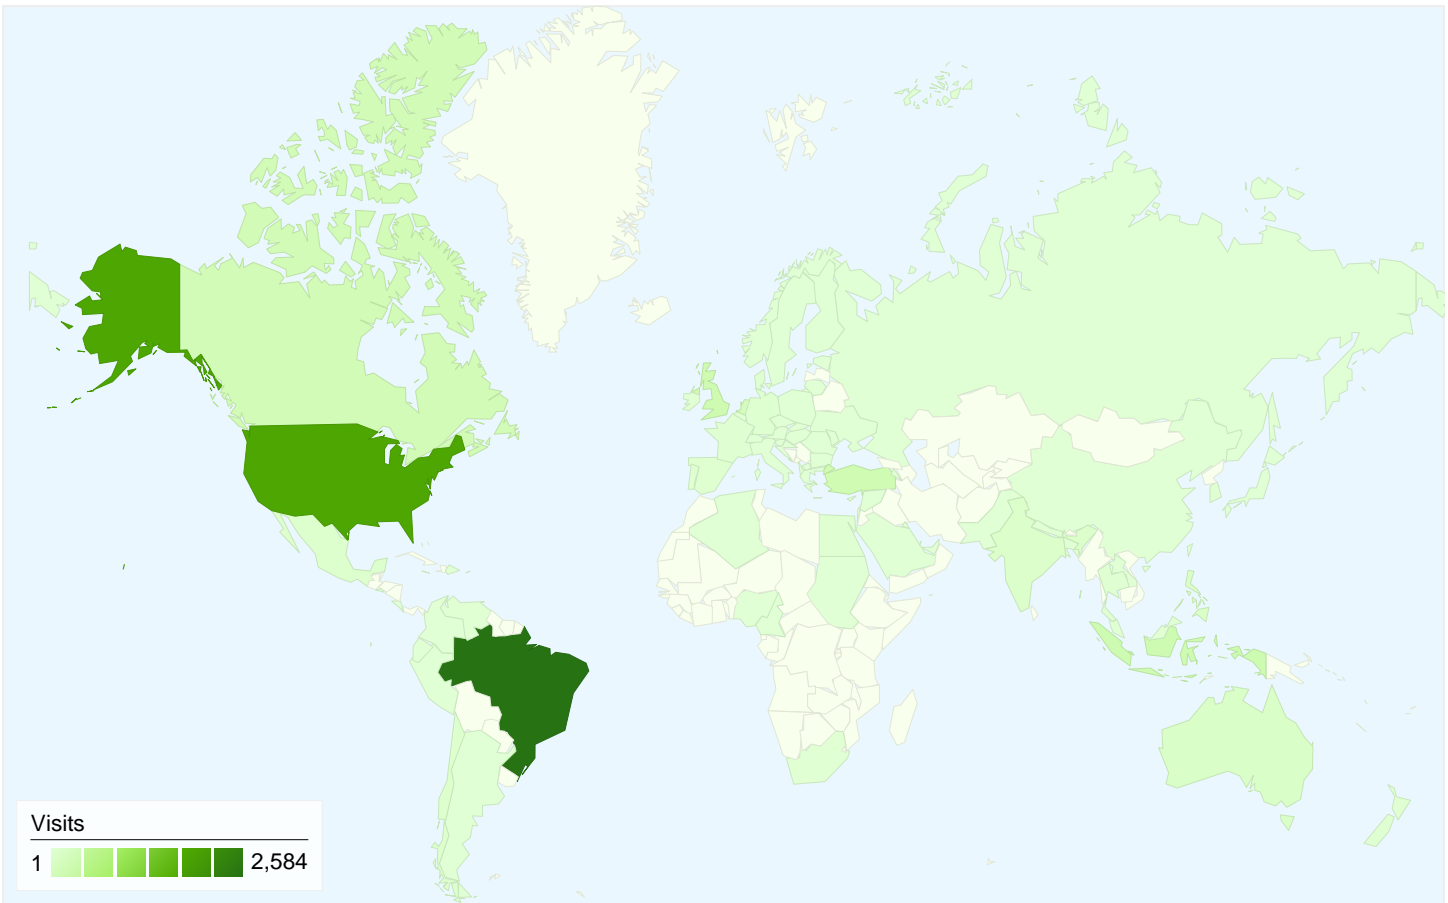

# Traffic Sources Overview

Jul 1, 2010 - Jul 31, 2010

Comparing to: Site

All traffic sources sent a total of 6,530 visits

 15.21% Direct Traffic

 75.51% Referring Sites

 9.28% Search Engines

- **Referring Sites**  
4,931.00 (75.51%)
- **Direct Traffic**  
993.00 (15.21%)
- **Search Engines**  
606.00 (9.28%)

## Top Traffic Sources

Sources	Visits	% visits	Keywords	Visits	% visits
planetatwitter.com (referral)	2,063	31.59%	delete multiple tweets	197	32.51%
alltwitterapps.com (referral)	1,453	22.25%	twitlan	59	9.74%
(direct) ((none))	993	15.21%	delete twitlan	23	3.80%
google (organic)	592	9.07%	http://delete.twitlan.com	23	3.80%
twitter.com (referral)	391	5.99%	how to delete multiple tweets	22	3.63%

## 4,384 people visited this site

**6,530** Visits

**4,384** Absolute Unique Visitors

**31,574** Pageviews

**4.84** Average Pageviews

**00:09:27** Time on Site

**30.06%** Bounce Rate

**64.06%** New Visits

**6,530 visits came from 84 countries/territories**

Site Usage						
Visits	Pages/Visit	Avg. Time on Site	% New Visits	Bounce Rate		
<b>6,530</b> % of Site Total: 100.00%	<b>4.84</b> Site Avg: 4.84 (0.00%)	<b>00:09:27</b> Site Avg: 00:09:27 (0.00%)	<b>64.55%</b> Site Avg: 64.06% (0.77%)	<b>30.06%</b> Site Avg: 30.06% (0.00%)		
Country/Territory	Visits	Pages/Visit	Avg. Time on Site	% New Visits	Bounce Rate	
Brazil	2,584	5.57	00:11:00	72.21%	20.82%	
United States	1,790	4.38	00:08:37	58.94%	34.36%	
United Kingdom	271	4.42	00:08:12	64.21%	30.26%	
Indonesia	264	5.53	00:10:26	53.41%	29.92%	
Turkey	253	2.55	00:03:47	68.77%	56.13%	
Canada	232	3.03	00:04:50	46.12%	59.91%	
Netherlands	170	5.77	00:08:42	67.06%	25.88%	
Australia	100	4.72	00:12:43	67.00%	28.00%	
Philippines	97	4.88	00:09:52	60.82%	23.71%	