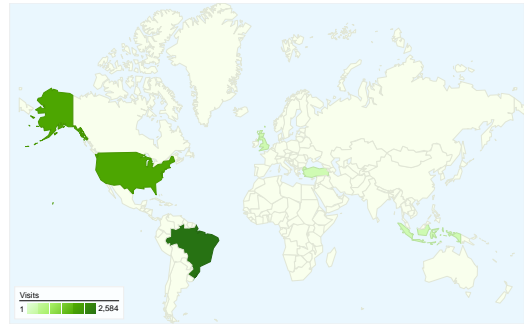

Map Overlay